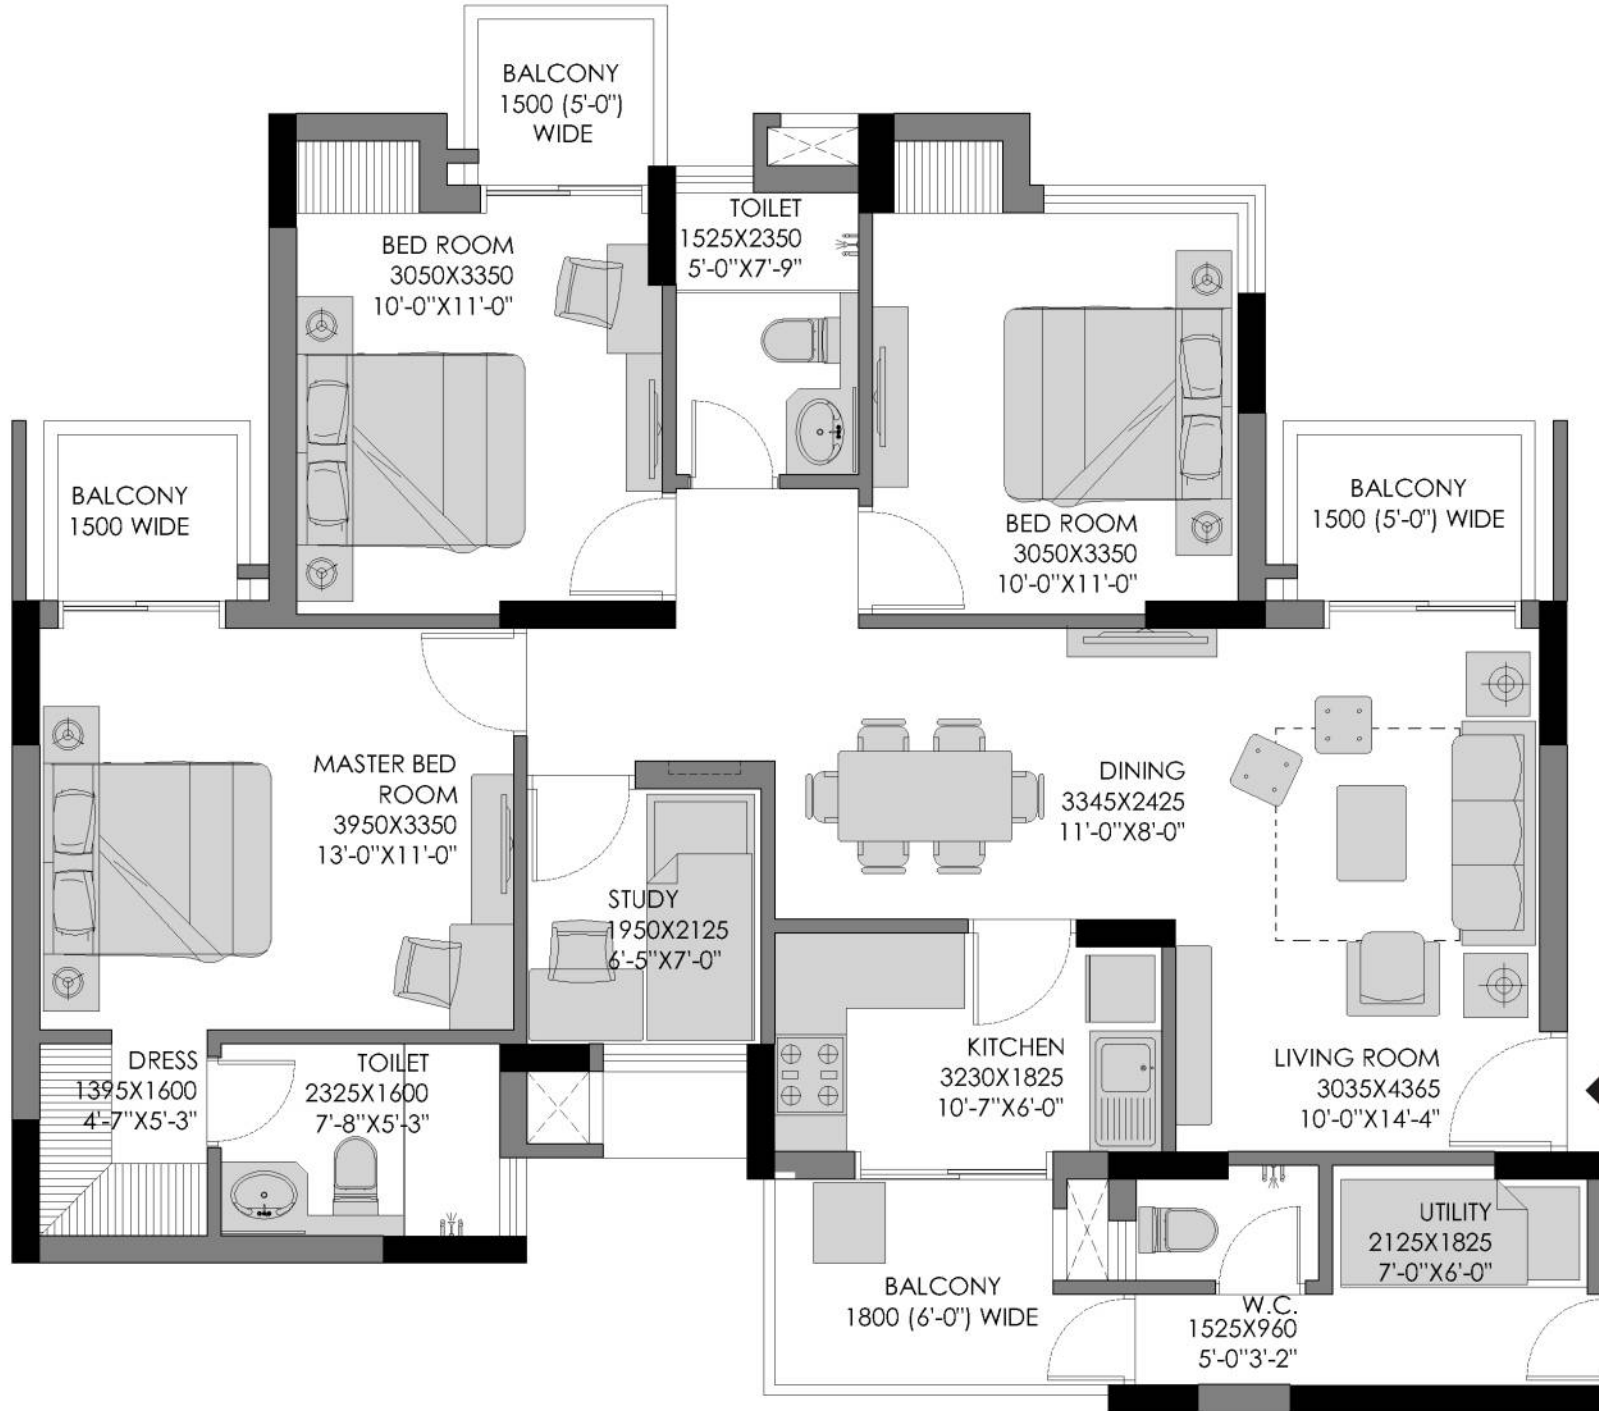

# Experion The Heartsong Gurgaon Floor Plan, 3BHK 1758

3 BHK + 2 Toilet + Study + Utility  
 Unit Plan: Type 2A  
 (Tower B2 - B6)  
 Sale Area : 1758 sqft.